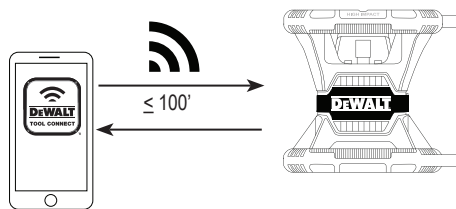

DEWALT

DW080LRS & DW080LGS

DCB200
DCB201
DCB203/DCB203BT
DCB204/DCB204BT
DCB205
DCB206

3V CR2430

USB

3

Complies with 21 CFR 1040.10 and 1040.11 except for deviations pursuant to Laser Notice No. 50, dated June 24, 2007