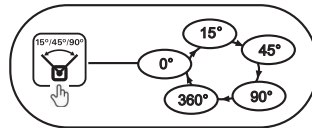

DEWALT

DW080LRS & DW080LGS

DCB200
DCB201
DCB203/DCB203BT
DCB204/DCB204BT
DCB205
DCB206

3V CR2430

USB

3

Complies with 21 CFR 1040.10 and 1040.11 except for deviations pursuant to Laser Notice No. 50, dated June 24, 2007