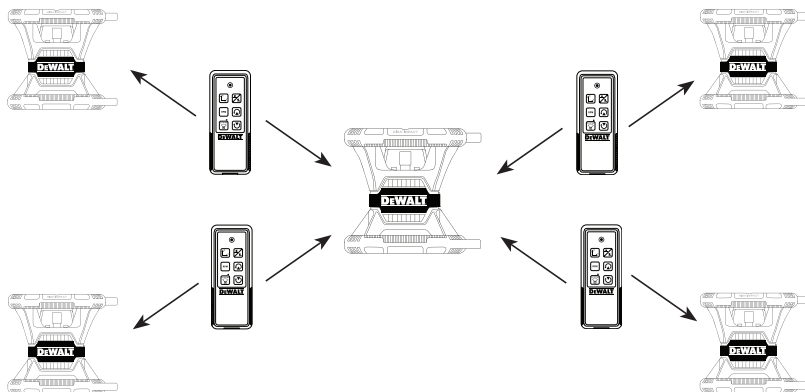

DEWALT

DW080LRS & DW080LGS

DCB200
DCB201
DCB203/DCB203BT
DCB204/DCB204BT
DCB205
DCB206

3V CR2430

USB

3

Complies with 21 CFR 1040.10 and 1040.11 except for deviations pursuant to Laser Notice No. 50, dated June 24, 2007

www.DeWALT.com

V = 20V DC

© 2018 DeWALT Industrial Tool Co.
701 East Joppa Road
Towson, Maryland 21286
N596256 May 2018