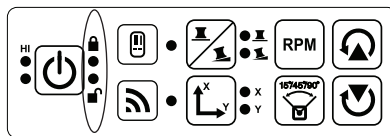

DEWALT

DW080LRS & DW080LGS

DCB200
DCB201
DCB203/DCB203BT
DCB204/DCB204BT
DCB205
DCB206

3V CR2430

USB

3

Complies with 21 CFR 1040.10 and 1040.11 except for deviations pursuant to Laser Notice No. 50, dated June 24, 2007