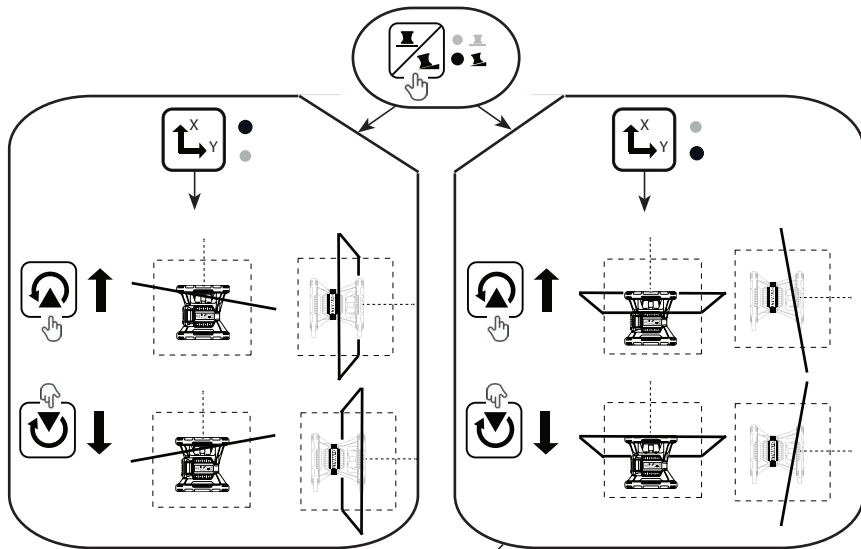

DEWALT

DW080LRS & DW080LGS

DCB200
DCB201
DCB203/DCB203BT
DCB204/DCB204BT
DCB205
DCB206

3V CR2430

USB

3

Complies with 21 CFR 1040.10 and 1040.11 except for deviations pursuant to Laser Notice No. 50, dated June 24, 2007

www.DeWALT.com

V = 20V DC

© 2018 DeWALT Industrial Tool Co.
701 East Joppa Road
Towson, Maryland 21286
N596256 May 2018