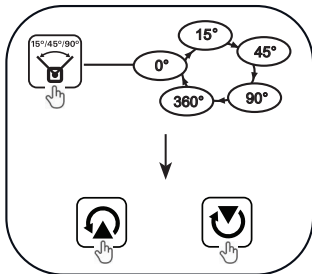

DEWALT

DW080LRS & DW080LGS

DCB200
DCB201
DCB203/DCB203BT
DCB204/DCB204BT
DCB205
DCB206

3V CR2430

USB

3

Complies with 21 CFR 1040.10 and 1040.11 except for deviations pursuant to Laser Notice No. 50, dated June 24, 2007

www.DeWALT.com

V = 20V DC

© 2018 DeWALT Industrial Tool Co.
701 East Joppa Road
Towson, Maryland 21286
N596256 May 2018