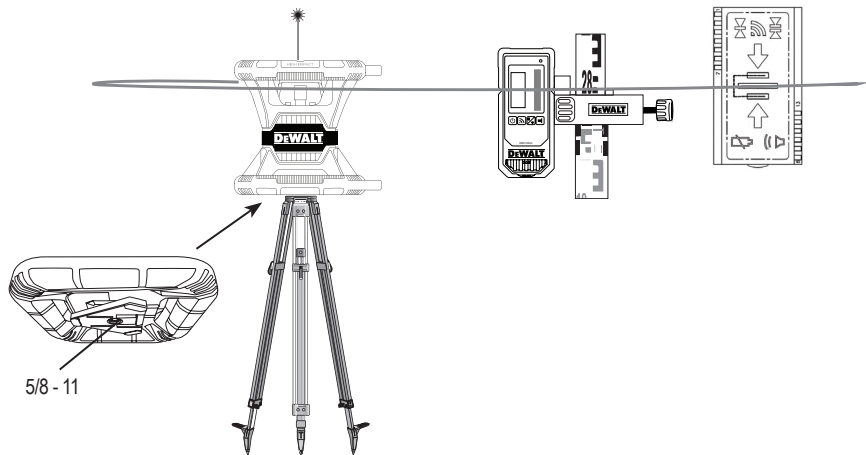

DEWALT

DW080LRS & DW080LGS

DCB200
DCB201
DCB203/DCB203BT
DCB204/DCB204BT
DCB205
DCB206

3V CR2430

USB

3

Complies with 21 CFR 1040.10 and 1040.11 except for deviations pursuant to Laser Notice No. 50, dated June 24, 2007

www.DeWALT.com

V = 20V DC

© 2018 DeWALT Industrial Tool Co.
701 East Joppa Road
Towson, Maryland 21286
N596256 May 2018