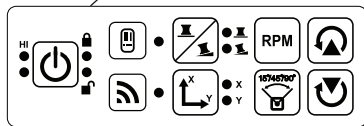

DEWALT

DW080LRS & DW080LGS

DCB200
DCB201
DCB203/DCB203BT
DCB204/DCB204BT
DCB205
DCB206

3V CR2430

USB

3

Complies with 21 CFR 1040.10 and 1040.11 except for deviations pursuant to Laser Notice No. 50, dated June 24, 2007