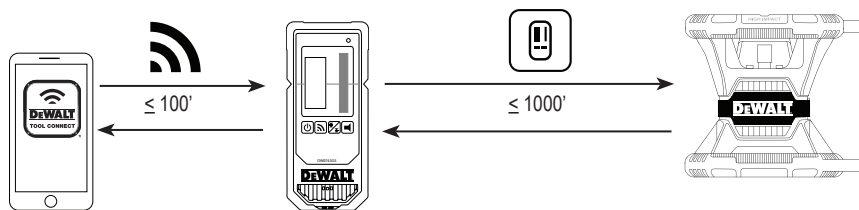

DEWALT

DW080LRS & DW080LGS

DCB200
DCB201
DCB203/DCB203BT
DCB204/DCB204BT
DCB205
DCB206

3V CR2430

USB

3

Complies with 21 CFR 1040.10 and 1040.11 except for deviations pursuant to Laser Notice No. 50, dated June 24, 2007