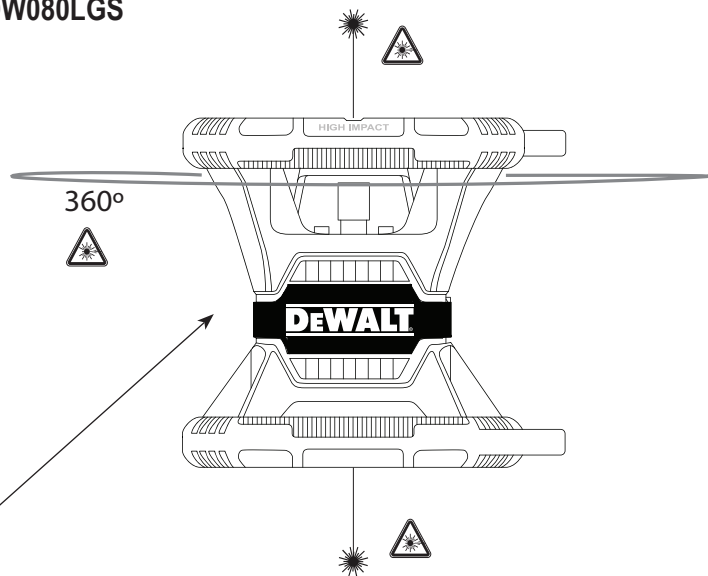

DEWALT

DW080LRS & DW080LGS

DCB200
DCB201
DCB203/DCB203BT
DCB204/DCB204BT
DCB205
DCB206

3V CR2430

USB

3

Complies with 21 CFR 1040.10 and 1040.11 except for deviations pursuant to Laser Notice No. 50, dated June 24, 2007

www.DeWALT.com

V = 20V DC

© 2018 DeWALT Industrial Tool Co.
701 East Joppa Road
Towson, Maryland 21286
N596256 May 2018