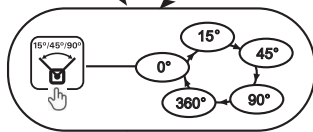

DEWALT

DW080LRS & DW080LGS

DCB200
DCB201
DCB203/DCB203BT
DCB204/DCB204BT
DCB205
DCB206

3V CR2430

USB

3

Complies with 21 CFR 1040.10 and 1040.11 except for deviations pursuant to Laser Notice No. 50, dated June 24, 2007