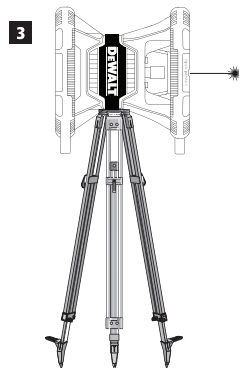

DEWALT

DW080LRS & DW080LGS

DCB200
DCB201
DCB203/DCB203BT
DCB204/DCB204BT
DCB205
DCB206

3V CR2430

USB

3

Complies with 21 CFR 1040.10 and 1040.11 except for deviations pursuant to Laser Notice No. 50, dated June 24, 2007